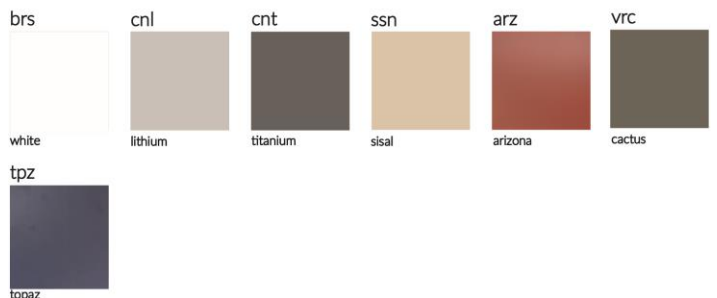

3810

Top 22x12in/56x30cm

Base 18x9½x1½in/45x24x3.5cm

Height to Tray 26 ½ in/67.5 cm

Overall Height 31in/78.5cm

Weight 23.3lbs - Cubic 3.9cft

/outdoor wood

/laminated top